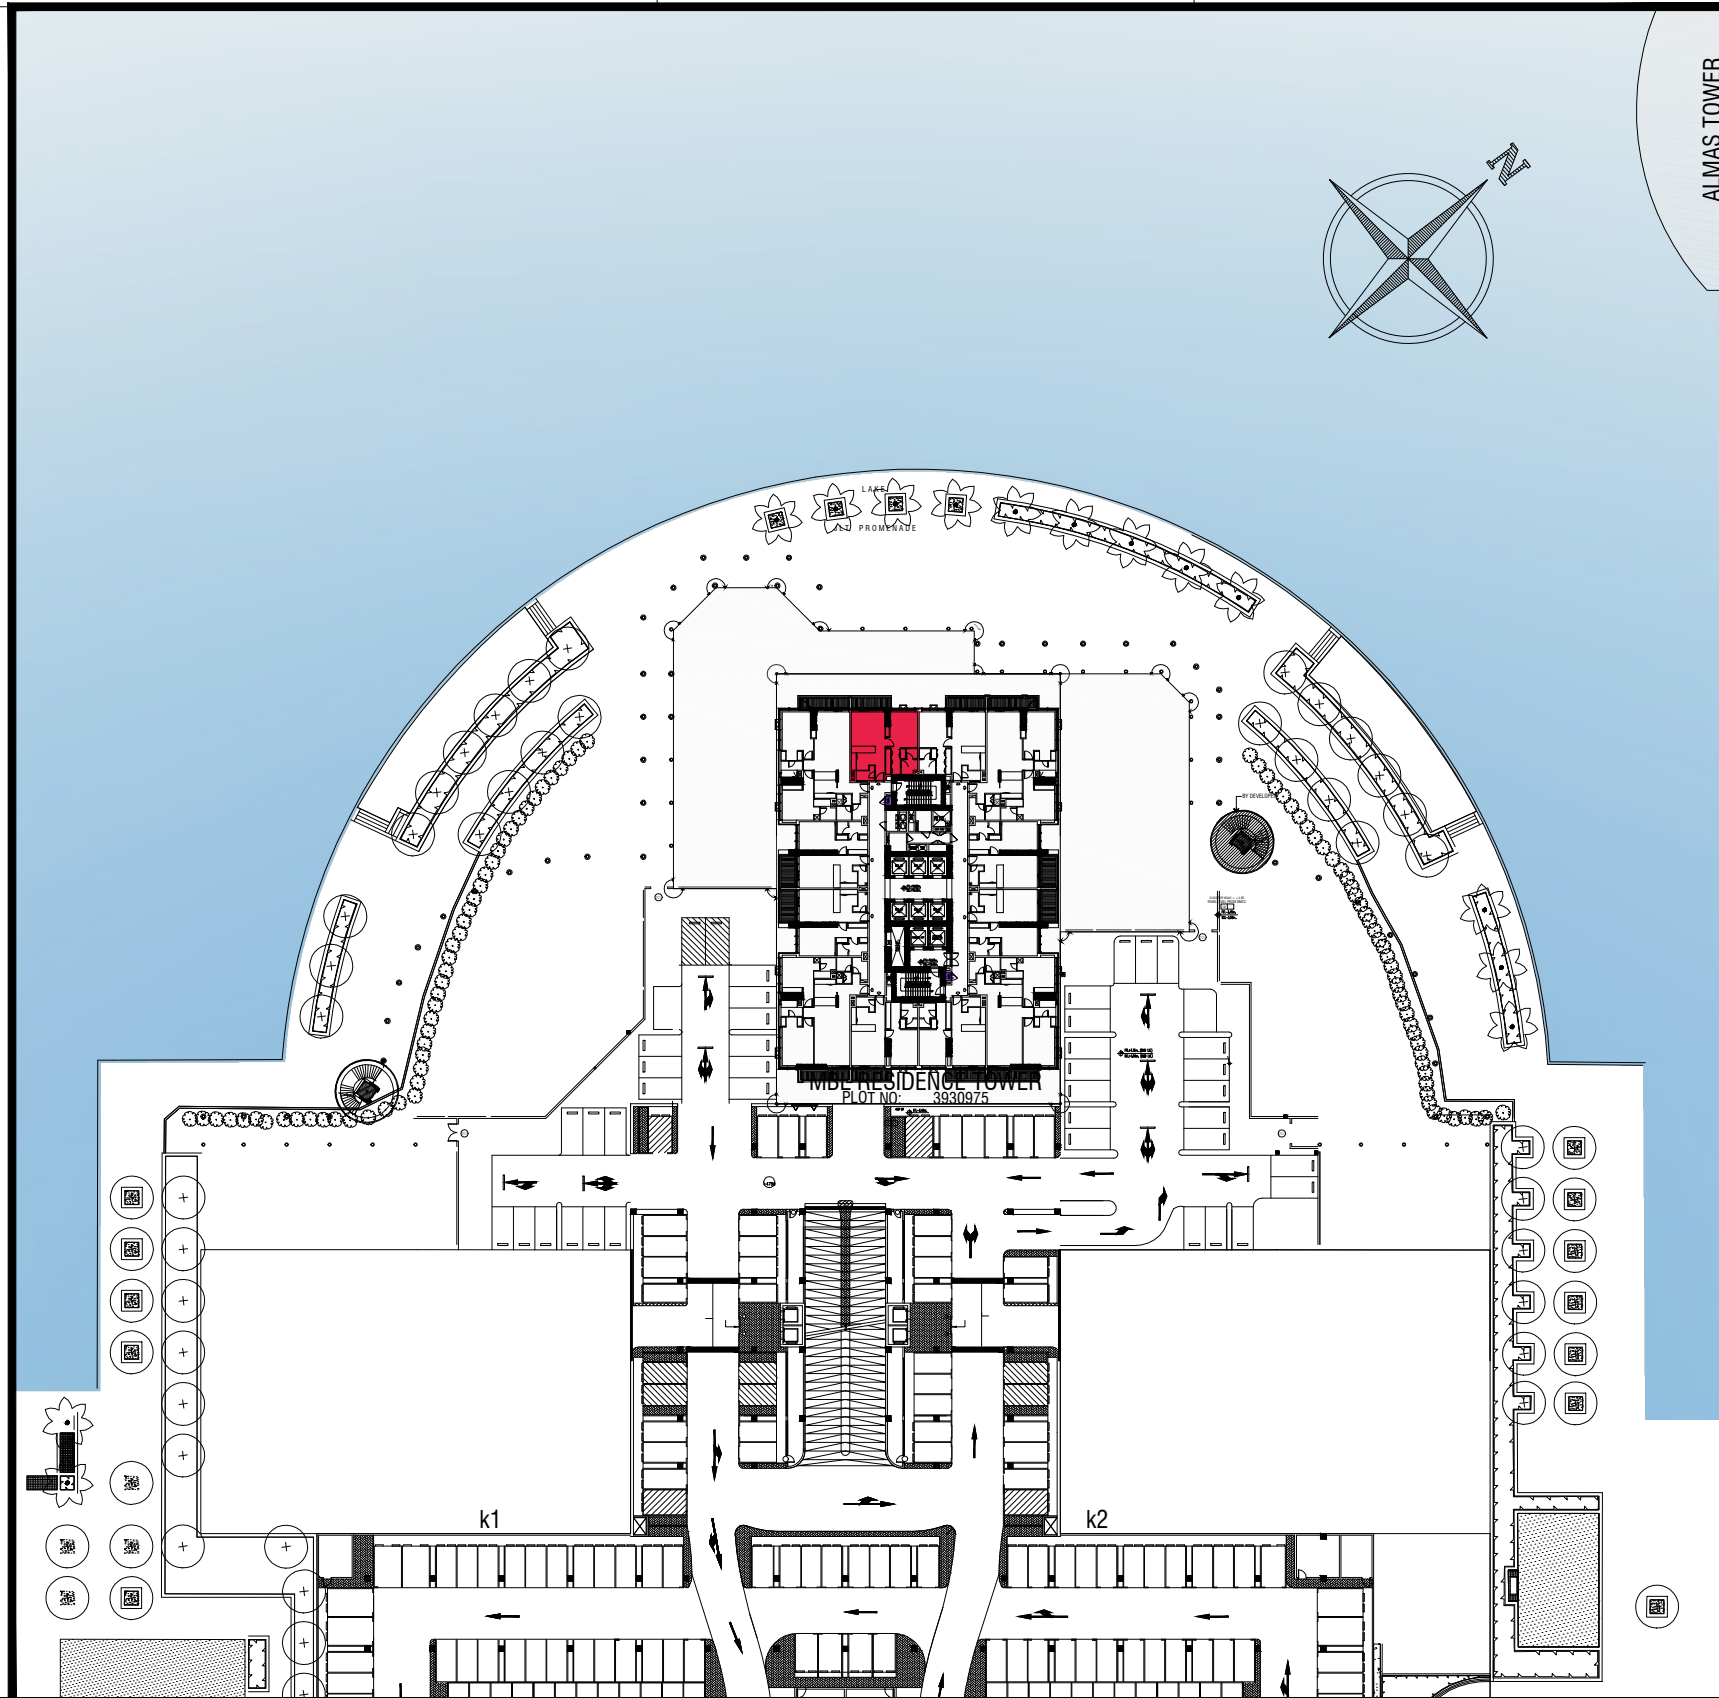

CLUSTER : K

BUILDING NAME. : MBL RESIDENCE TOWER

ENGINEERING DEPARTMENT

CHECKED BY :

APPROVED BY :

SALES DEPARTMENT

CHECKED BY :

APPROVED BY :

01  
DOOR OPENS  
AT NORTH-WEST

FLOOR PLAN

MASTER PLAN

PROJECT NAME : MBL RESIDENCE TOWER

REMARKS : LAKE VIEW

FLOOR NO. : 4

APARTMENT NO. : 401

UNIT AREA : 697.29 Sq.ft